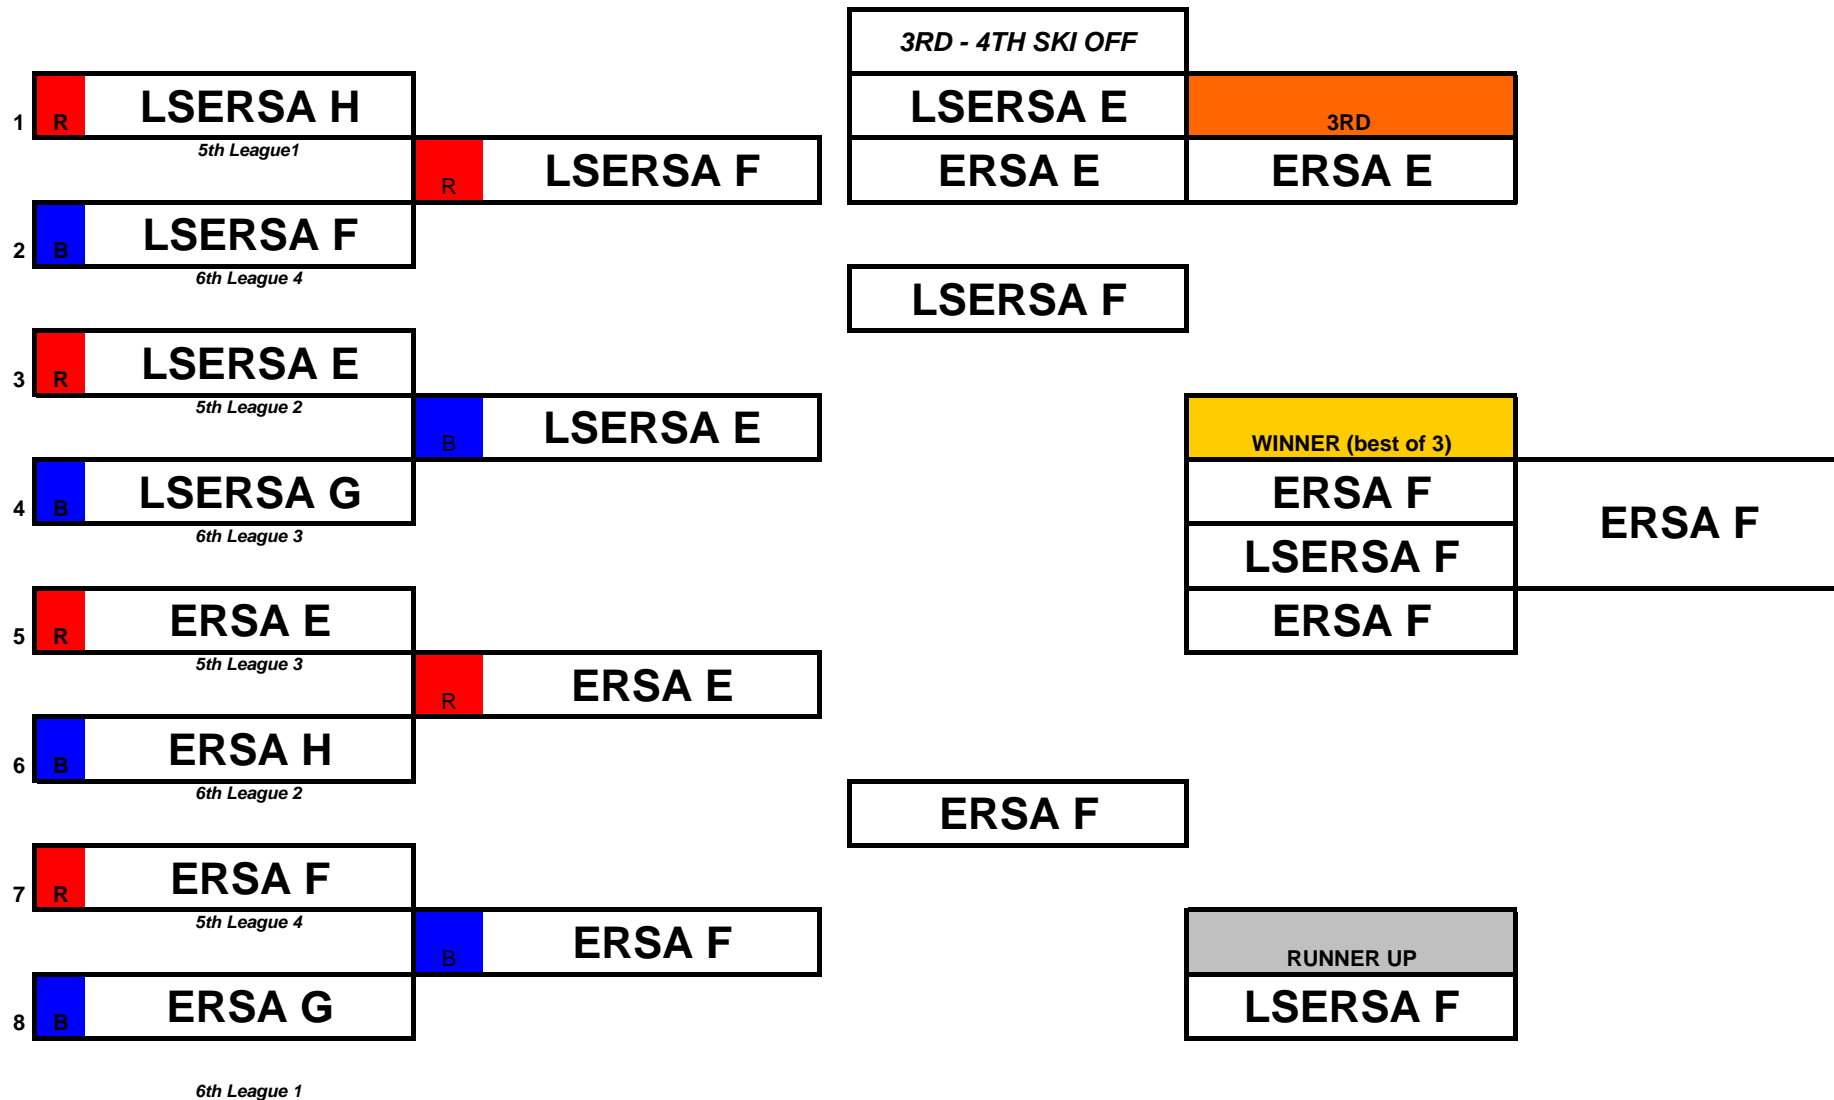

POSITION	TEAM	POINTS
1ST	LSERSA A	28
2ND	ERSA B	26
3ND	SRSA D	21
4TH	SRSA G	19
5TH	LSERSA E	11
6TH	ERSA H	8

LEAGUE 3

	ROUND 1	ROUND 2	ROUND 3	ROUND 4	ROUND 5	ROUND 6	ROUND 7	ROUND 8	ROUND 9	ROUND 10	TOTALS
ERSA A	3	3	3	3	3	3	3	3	3	3	30
SRSA B	1	3	3	3	3	0	3	3	0	3	22
LSERSA D	3	3	3	1	1	3	3	0	3	1	21
ERSA E	0	0	1	3	3	0	1	0	1	3	12
LSERSA G	0	1	1	1	1	0	1	1	1	1	8
SRSA H	3	1	1	1	1	3	1	3	3	1	18

POSITION	TEAM	POINTS
1ST	ERSA A	30
2ND	SRSA B	22
3ND	LSERSA D	21
4TH	SRSA H	18
5TH	ERSA E	12
6TH	LSERSA G	8

LEAGUE 4

	ROUND 1	ROUND 2	ROUND 3	ROUND 4	ROUND 5	ROUND 6	ROUND 7	ROUND 8	ROUND 9	ROUND 10	TOTALS
ERSA C	3	3	3	3	1	3	3	3	3	1	26
LSERSA C	1	0	3	1	1	1	3	3	1	3	17
SRSA C	3	0	3	3	3	3	3	3	3	3	27
ERSA F	0	3	1	1	3	0	1	1	1	3	14
LSERSA F	3	3	1	1	1	1	1	1	1	0	13
SRSA F	1	0	1	3	3	3	1	0	3	0	15

POSITION	TEAM	POINTS
1ST	SRSA C	27
2ND	ERSA C	26
3ND	LSERSA C	17
4TH	SRSA F	15
5TH	ERSA F	14
6TH	LSERSA F	13

LSERSA TRI REGIONAL TEAM EVENT 2009

KNOCKOUT STAGE (SHIELD COMPETITION)

LSERSA TRI REGIONAL TEAM EVENT 2009

KNOCKOUT STAGE (PLATE COMPETITION)

LSERSA TRI REGIONAL TEAM EVENT 2009

KNOCKOUT STAGE (MAIN EVENT)