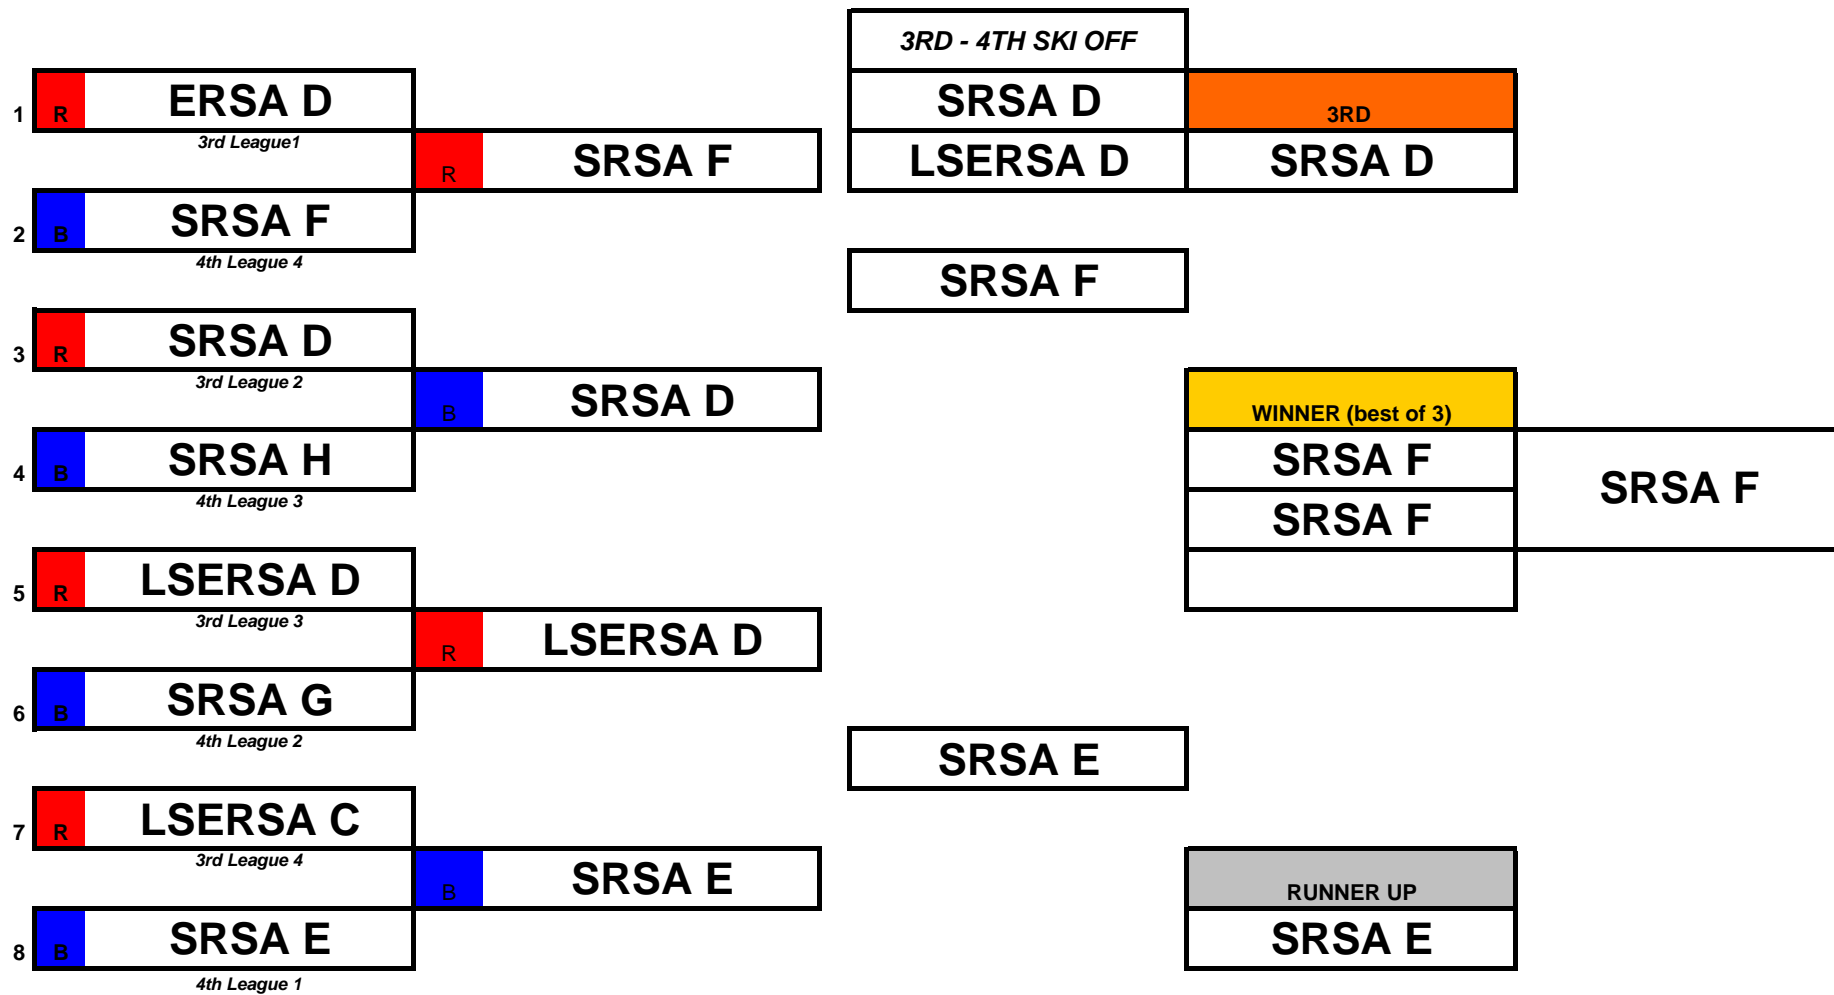

POSITION	TEAM	POINTS
1ST	ERSA A	30
2ND	SRSA B	22
3ND	LSERSA D	21
4TH	SRSA H	18
5TH	ERSA E	12
6TH	LSERSA G	8

LEAGUE 4

	ROUND 1	ROUND 2	ROUND 3	ROUND 4	ROUND 5	ROUND 6	ROUND 7	ROUND 8	ROUND 9	ROUND 10	TOTALS
ERSA C	3	3	3	3	1	3	3	3	3	1	26
LSERSA C	1	0	3	1	1	1	3	3	1	3	17
SRSA C	3	0	3	3	3	3	3	3	3	3	27
ERSA F	0	3	1	1	3	0	1	1	1	3	14
LSERSA F	3	3	1	1	1	1	1	1	1	0	13
SRSA F	1	0	1	3	3	3	1	0	3	0	15

POSITION	TEAM	POINTS
1ST	SRSA C	27
2ND	ERSA C	26
3ND	LSERSA C	17
4TH	SRSA F	15
5TH	ERSA F	14
6TH	LSERSA F	13

LSERSA TRI REGIONAL TEAM EVENT 2009

KNOCKOUT STAGE (SHIELD COMPETITION)

LSERSA TRI REGIONAL TEAM EVENT 2009

KNOCKOUT STAGE (PLATE COMPETITION)

LSERSA TRI REGIONAL TEAM EVENT 2009

KNOCKOUT STAGE (MAIN EVENT)