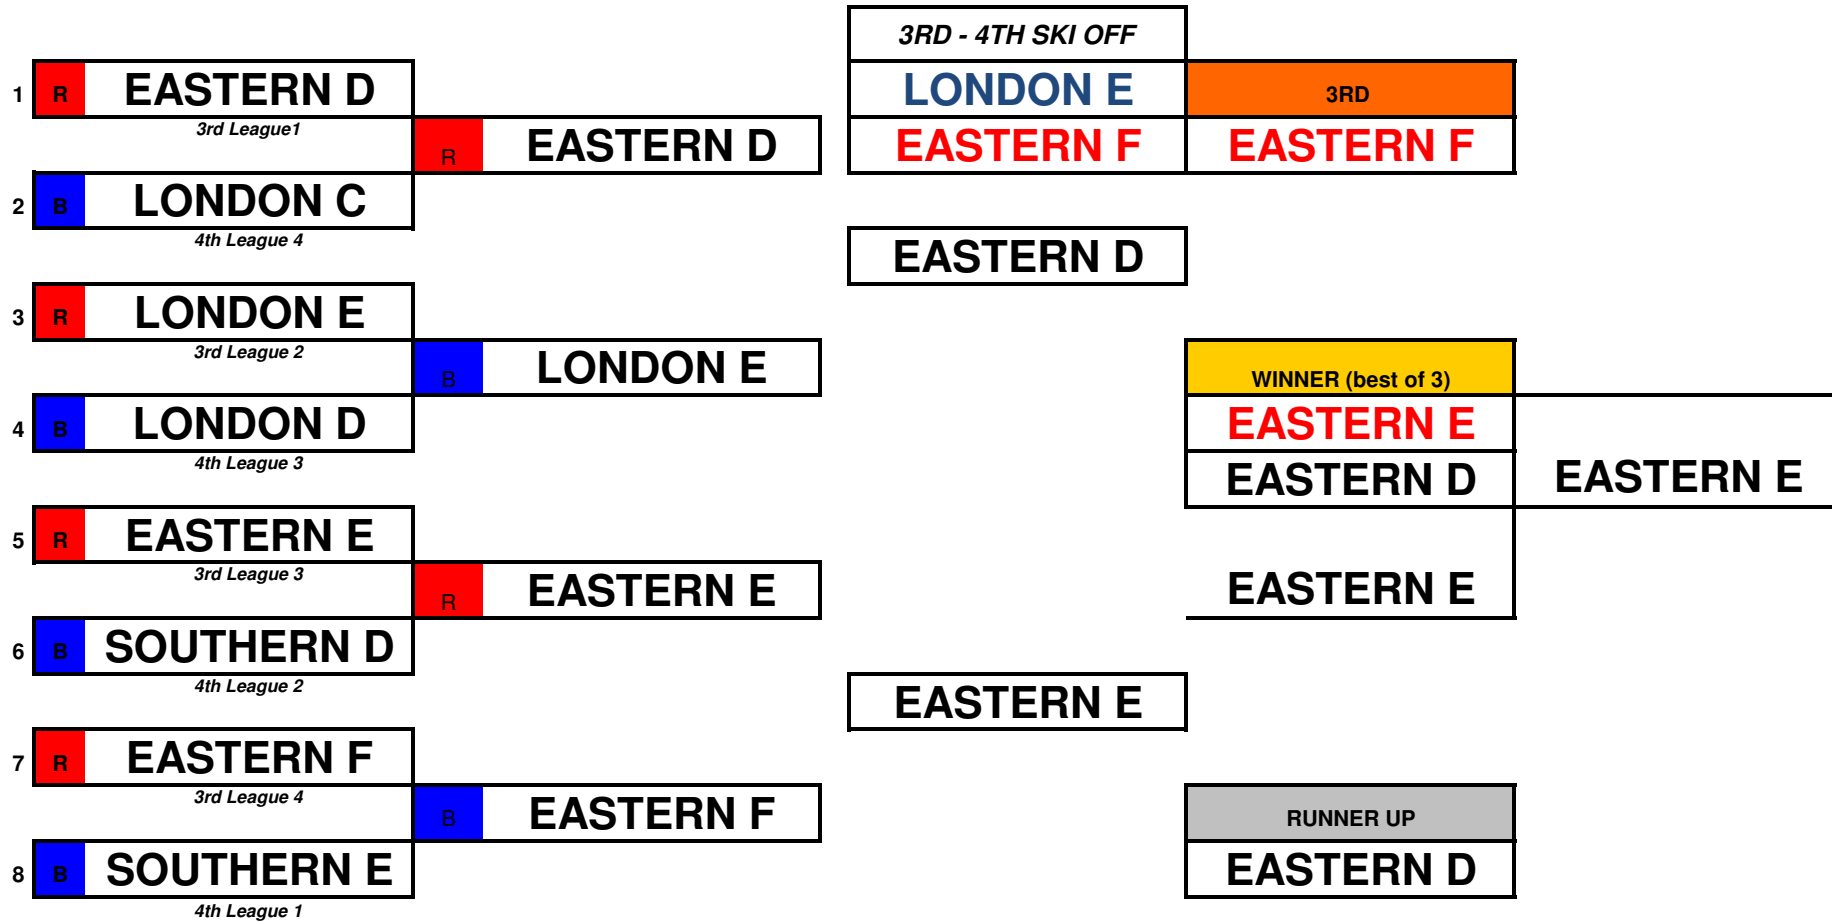

ERSA TRI REGIONAL TEAM EVENT 2014

KNOCKOUT STAGE (SHIELD COMPETITION)

ERSA TRI REGIONAL TEAM EVENT 2014

KNOCKOUT STAGE (PLATE COMPETITION)

ERSA TRI REGIONAL TEAM EVENT 2014

KNOCKOUT STAGE (MAIN EVENT)