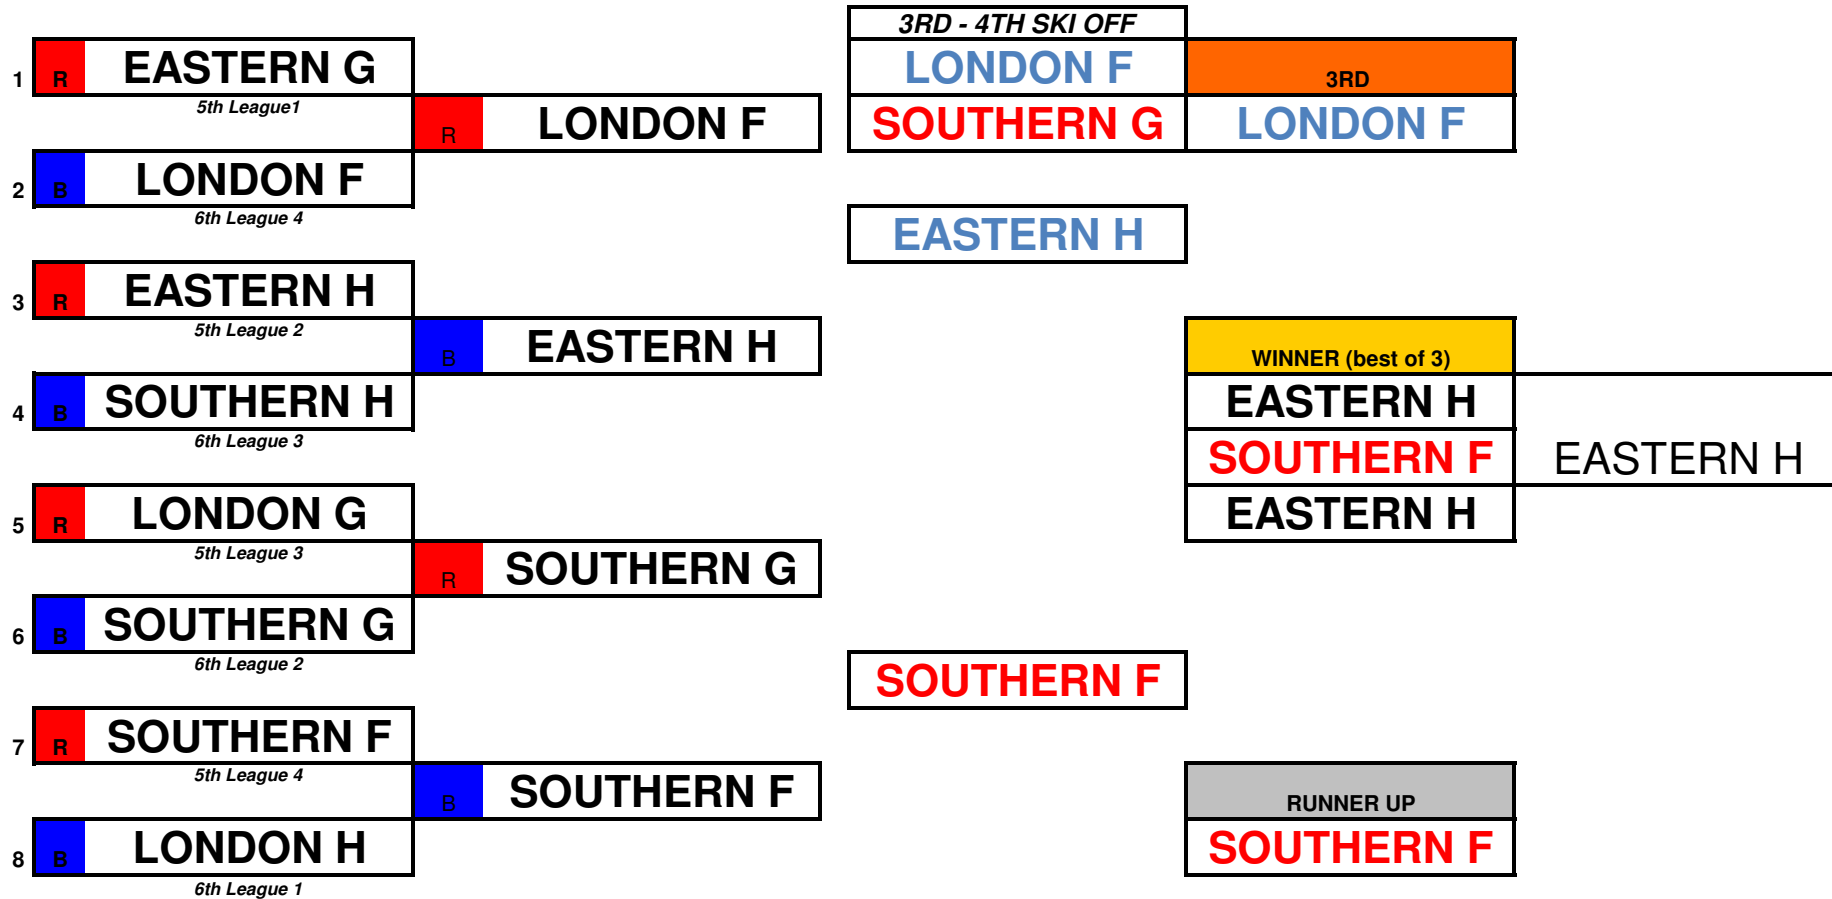

ERSA TRI REGIONAL TEAM EVENT 2014

KNOCKOUT STAGE (SHIELD COMPETITION)

ERSA TRI REGIONAL TEAM EVENT 2014

KNOCKOUT STAGE (PLATE COMPETITION)

ERSA TRI REGIONAL TEAM EVENT 2014

KNOCKOUT STAGE (MAIN EVENT)